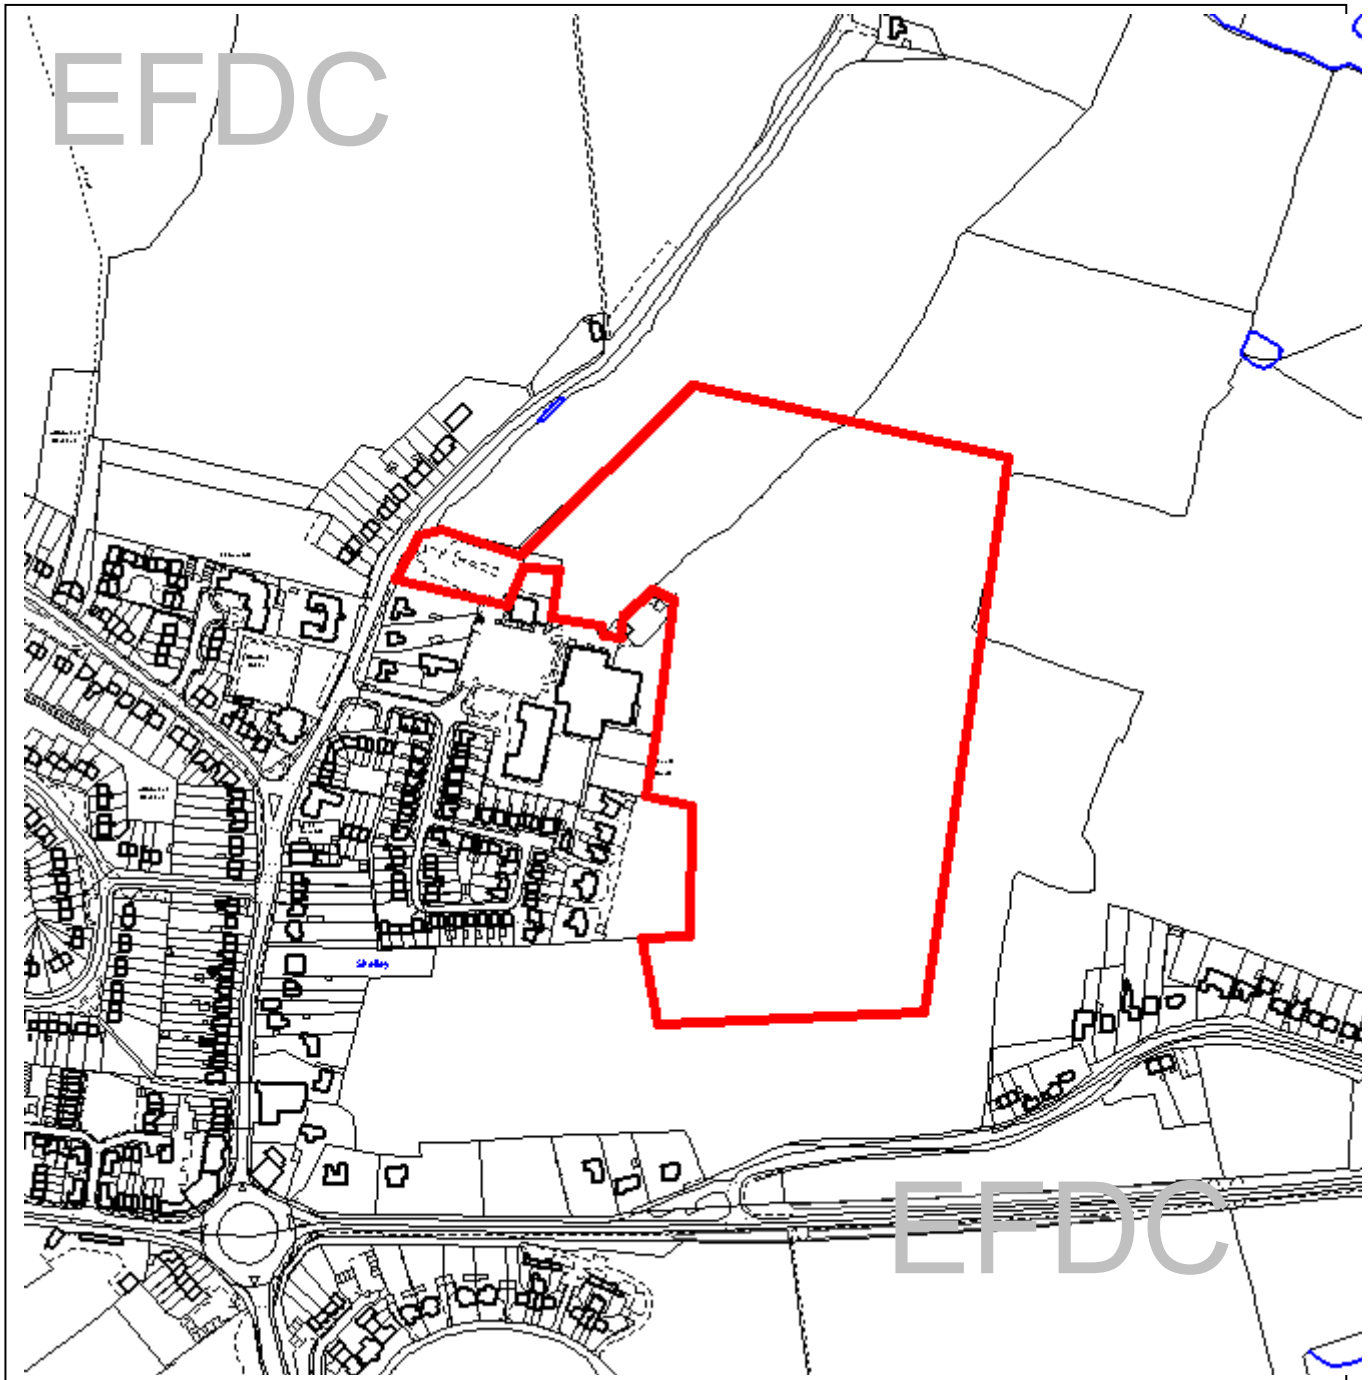

Epping Forest District Council

Agenda Item Number

Unauthorised reproduction infringes
Crown Copyright and may lead to
prosecution or civil proceedings.

Contains Ordnance Survey Data. ©
Crown Copyright 2013 EFDC License No:
100018534

Contains Royal Mail Data. © Royal Mail
Copyright & Database Right 2013

Application Number:	EPF/0144/16
Site Name:	Land South East of Fyfield Road, North of Ongar Leisure Centre, Fyfield Road, Ongar
Scale of Plot:	1/5000